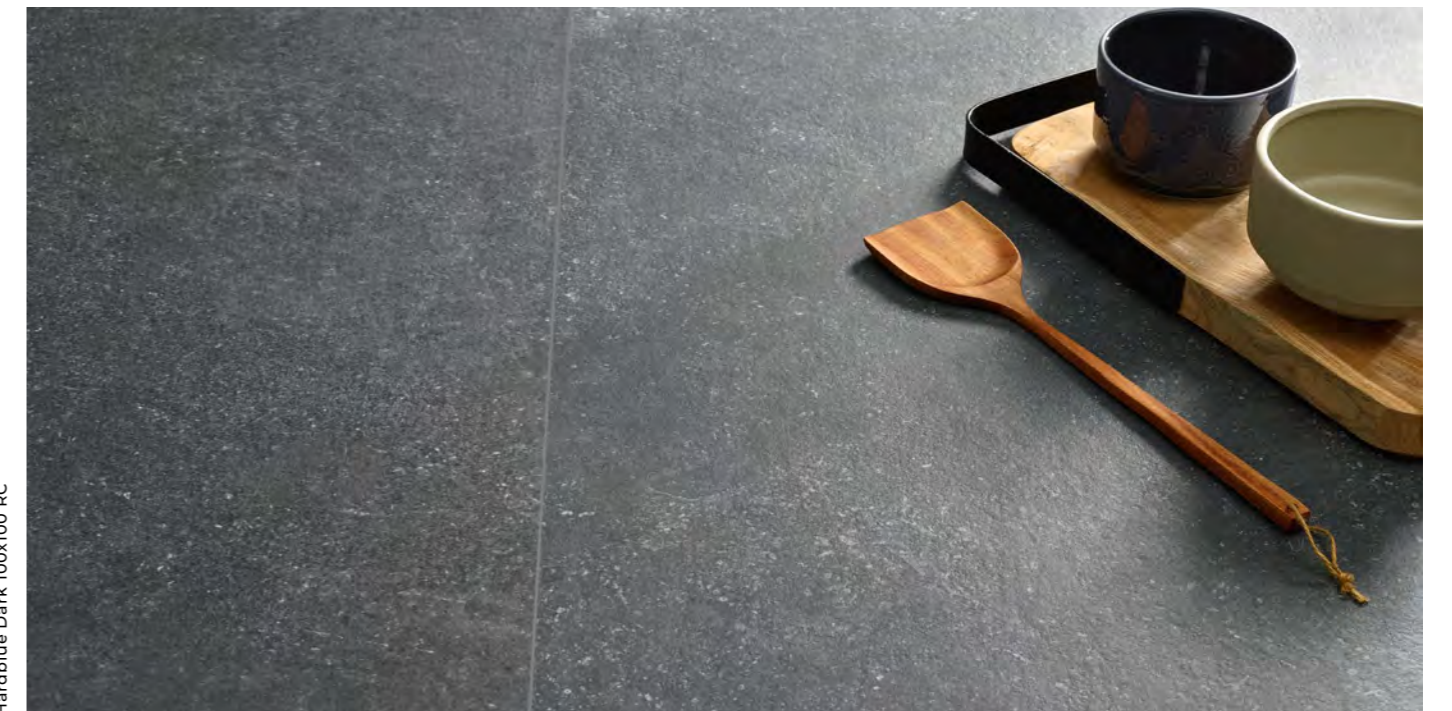

Hardblue Dark 100x100 RC